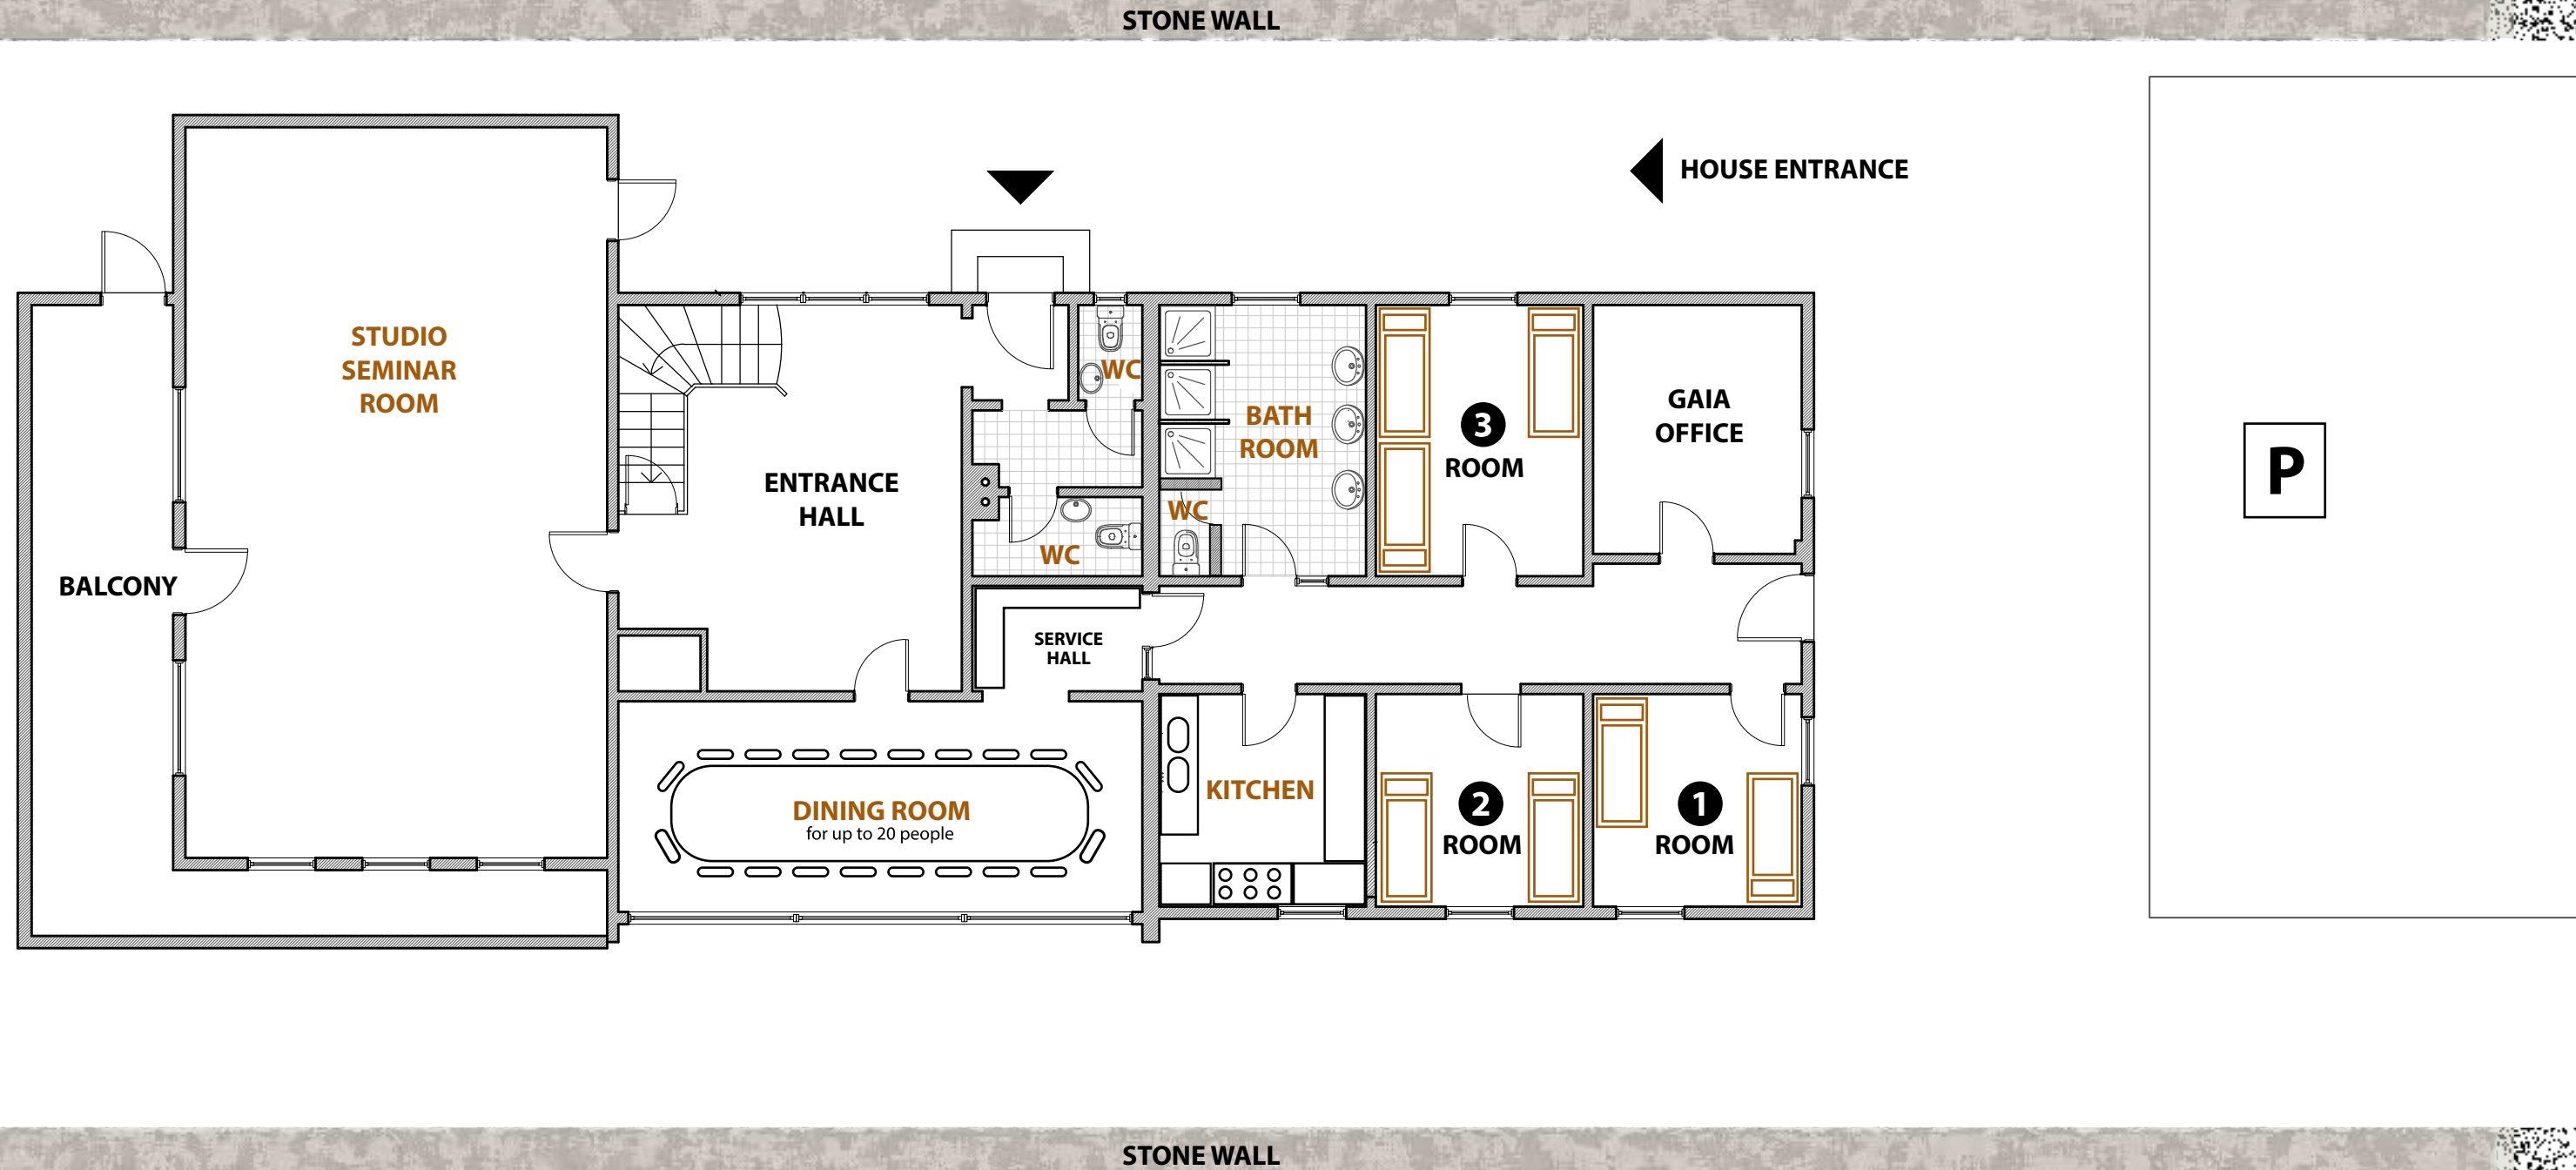

NATURAL FOREST

GAIA HOUSE
HOSTING PEOPLE, EVENTS & ACTIVITIES

GROUND FLOOR - 3 GUEST ROOMS (two double + one for three)

SECOND FLOOR - 7 GUEST ROOMS (four single + two double + one for leader)

BASEMENT FLOOR - 1 DORMITORY ROOM (for 5 people) + SAUNA AREA