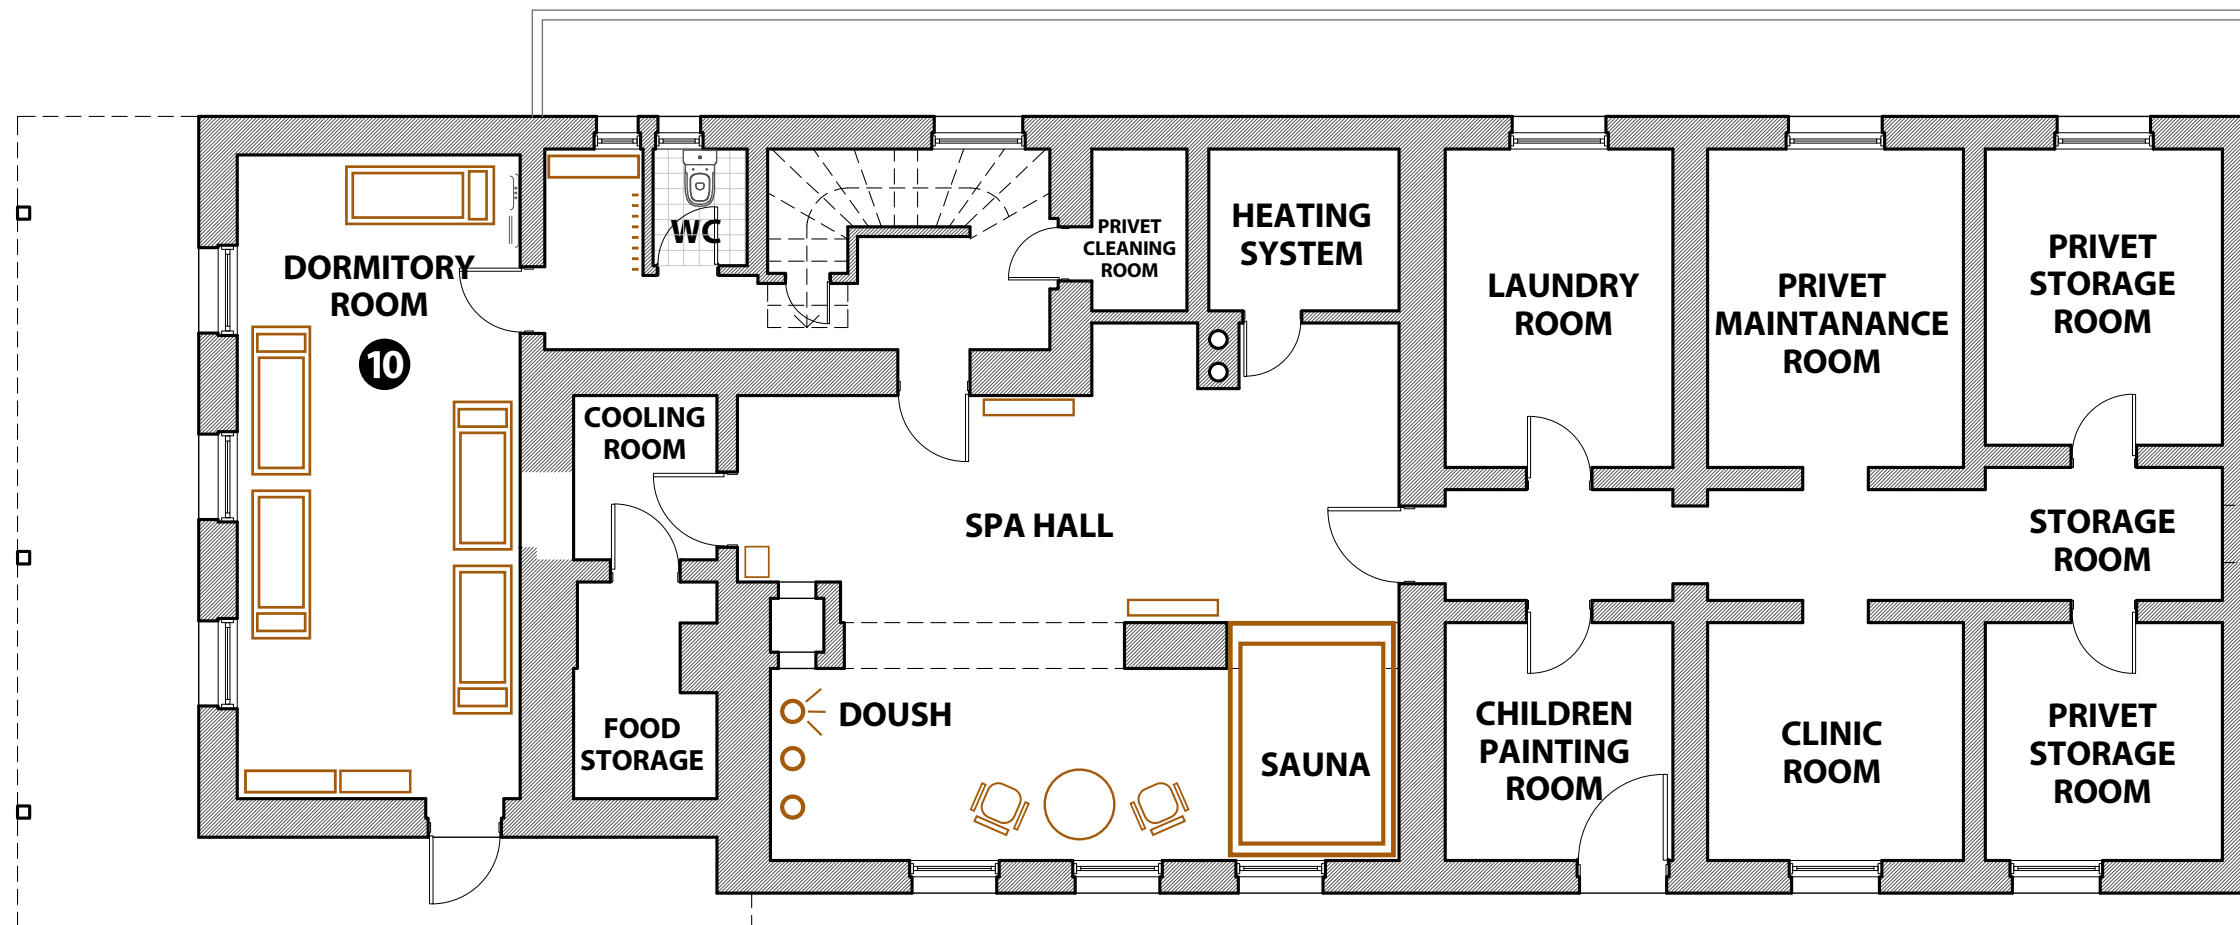

NATURAL FOREST

GAIA HOUSE
HOSTING PEOPLE, EVENTS & ACTIVITIES

GROUND FLOOR - 3 GUEST ROOMS (two double + one for three)

SECOND FLOOR - 7 GUEST ROOMS (four single + two double + one for leader)

BASEMENT FLOOR - 1 DORMITORY ROOM (for 5 people) + SAUNA AREA