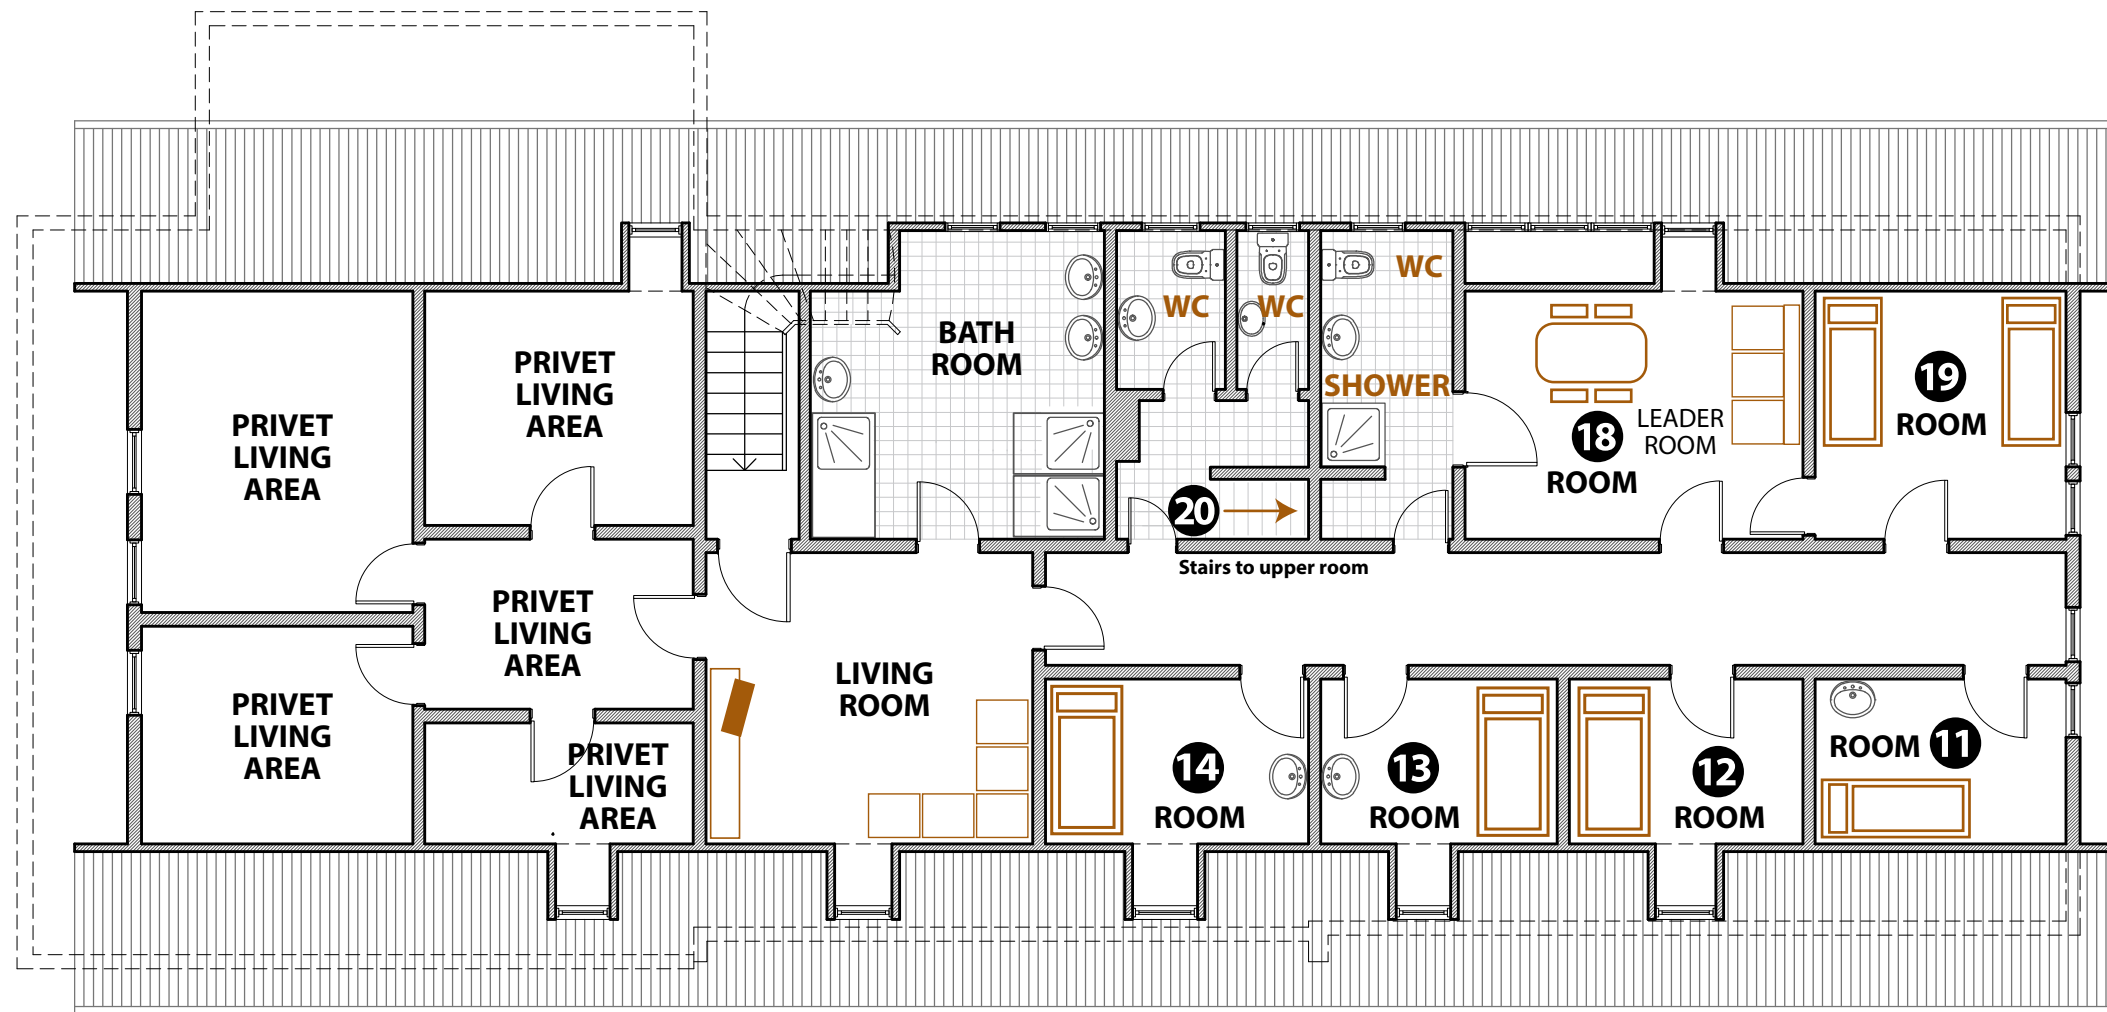

NATURAL FOREST

GAIA HOUSE
HOSTING PEOPLE, EVENTS & ACTIVITIES

GROUND FLOOR - 3 GUEST ROOMS (two double + one for three)

SECOND FLOOR - 7 GUEST ROOMS (four single + two double + one for leader)

BASEMENT FLOOR - 1 DORMITORY ROOM (for 5 people) + SAUNA AREA