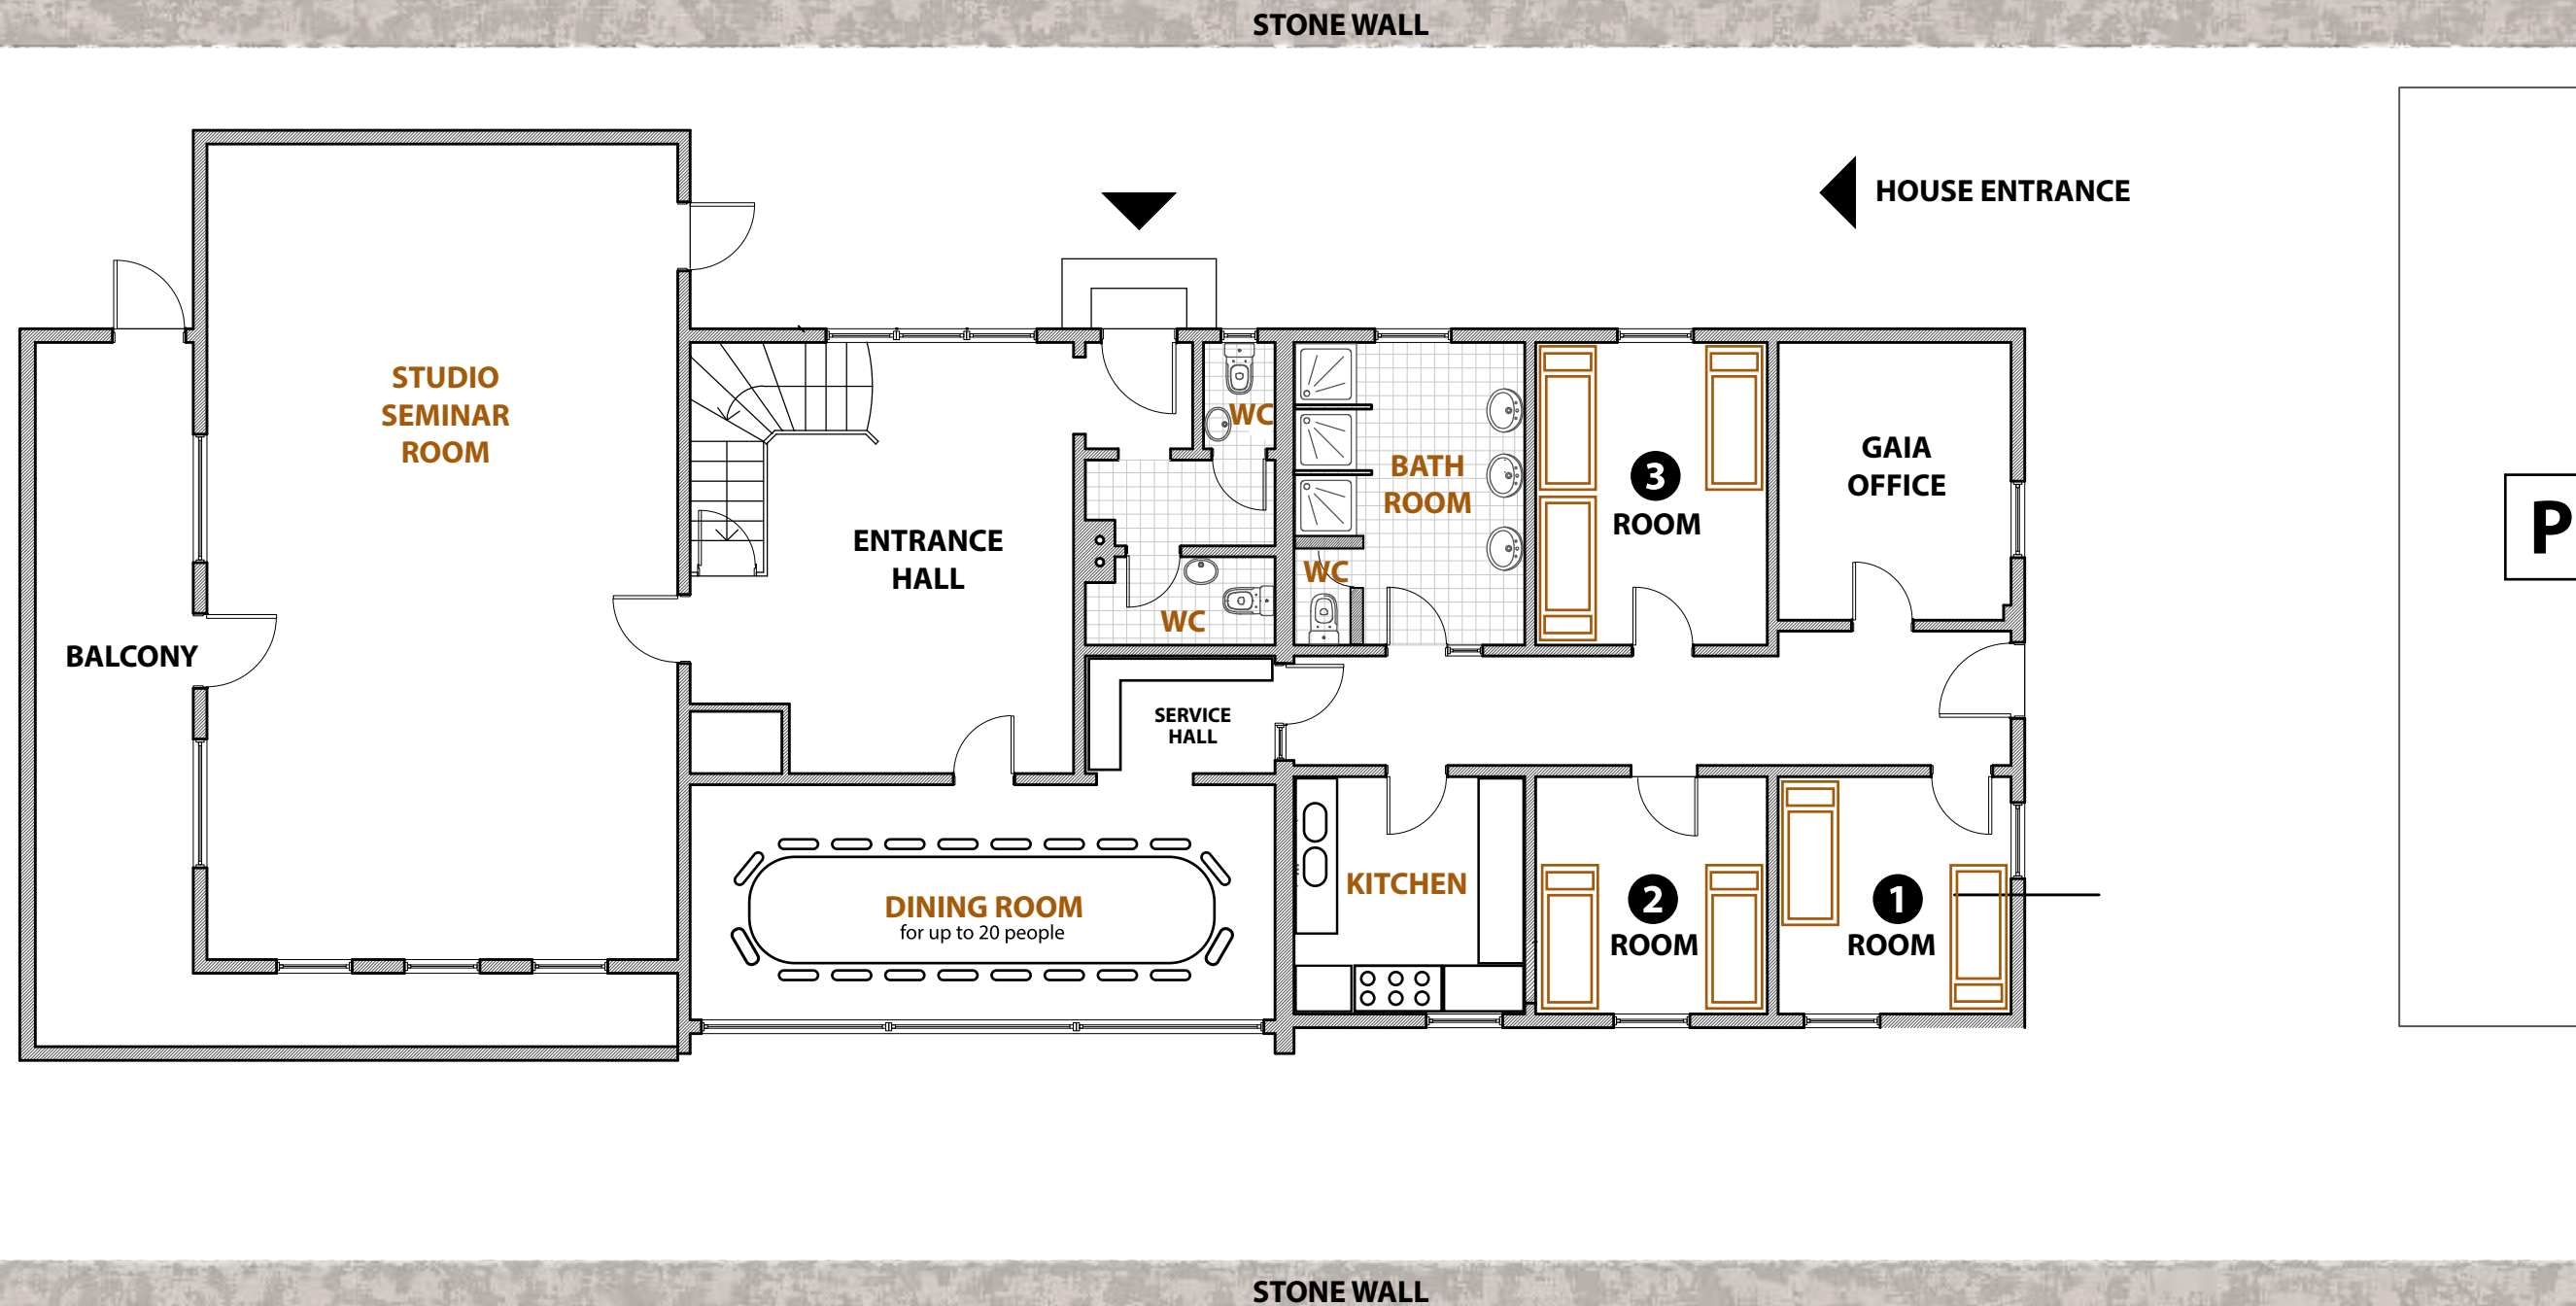

## NATURAL FOREST

**GROUND FLOOR - 3 GUEST ROOMS (two double + one for three)**

**SECOND FLOOR - 7 GUEST ROOMS (four single + two double + one for leader)**

**BASEMENT FLOOR - 1 DORMITORY ROOM (for 5 people) + SAUNA AREA**