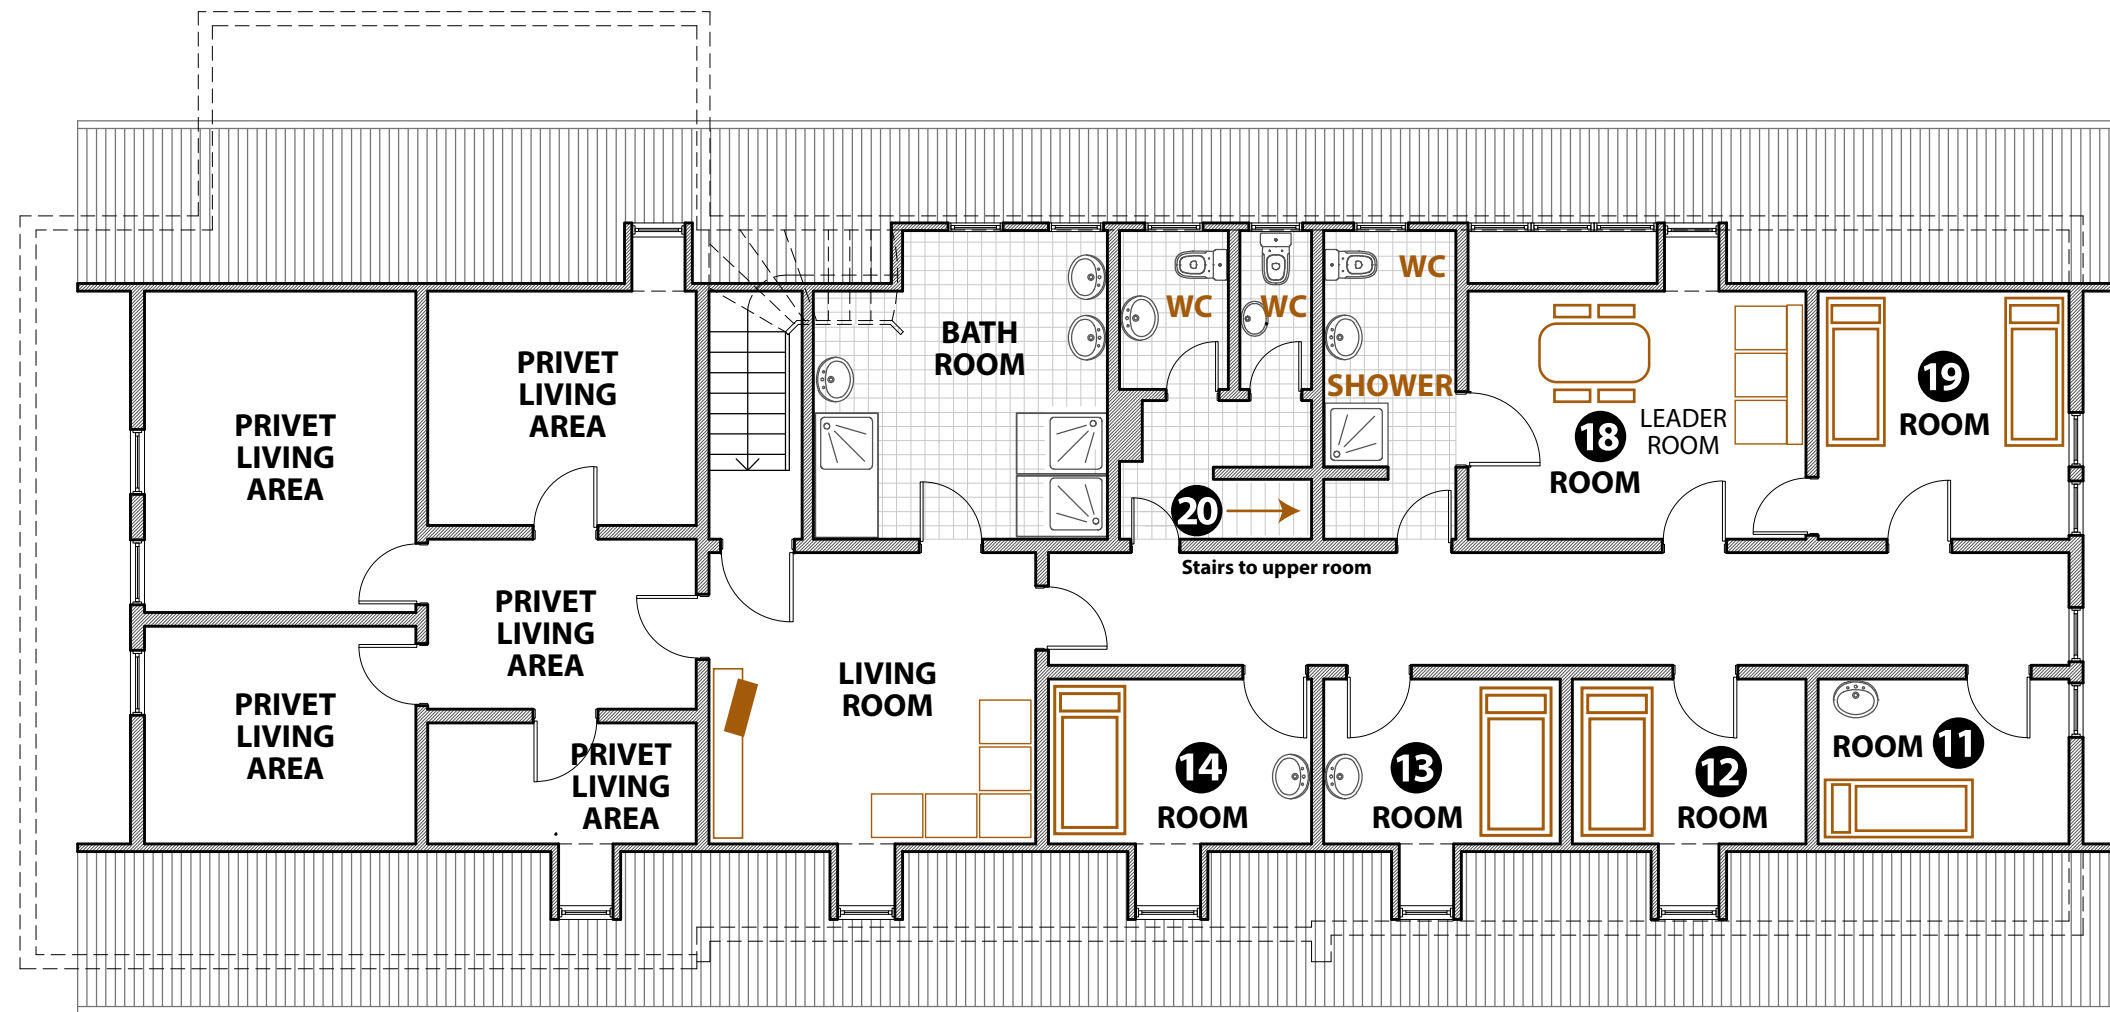

## NATURAL FOREST

**GROUND FLOOR - 3 GUEST ROOMS (two double + one for three)**

**SECOND FLOOR - 7 GUEST ROOMS (four single + two double + one for leader)**

**BASEMENT FLOOR - 1 DORMITORY ROOM (for 5 people) + SAUNA AREA**